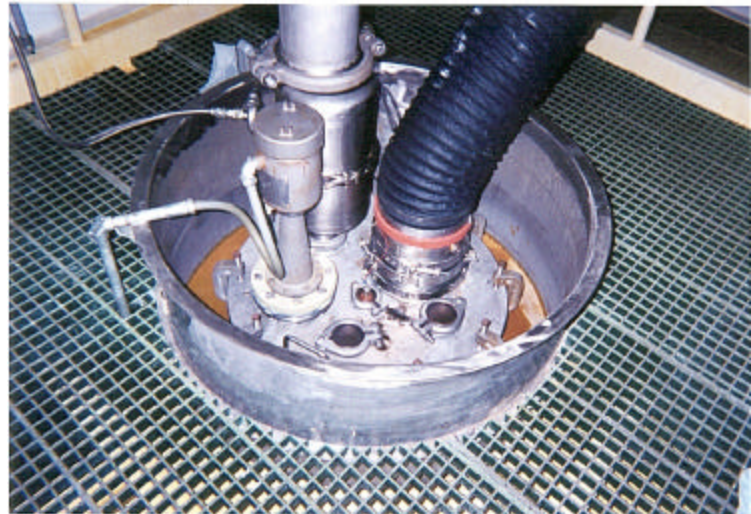

Waste Water Treatment

Wastewater Flow – Sparling Magmeters and Propeller Flowmeters

Effluent pH – Electro Chemical Devices

Open Channel Flow – Drexelbrook Ultrasonic

Pit Level – Drexelbrook Ultrasonic

Pump Alternating Control – Precision Digital

Chart Recorders – Thermo Westronics

Linking Remote Areas To Plant – Elpro Wireless I/O